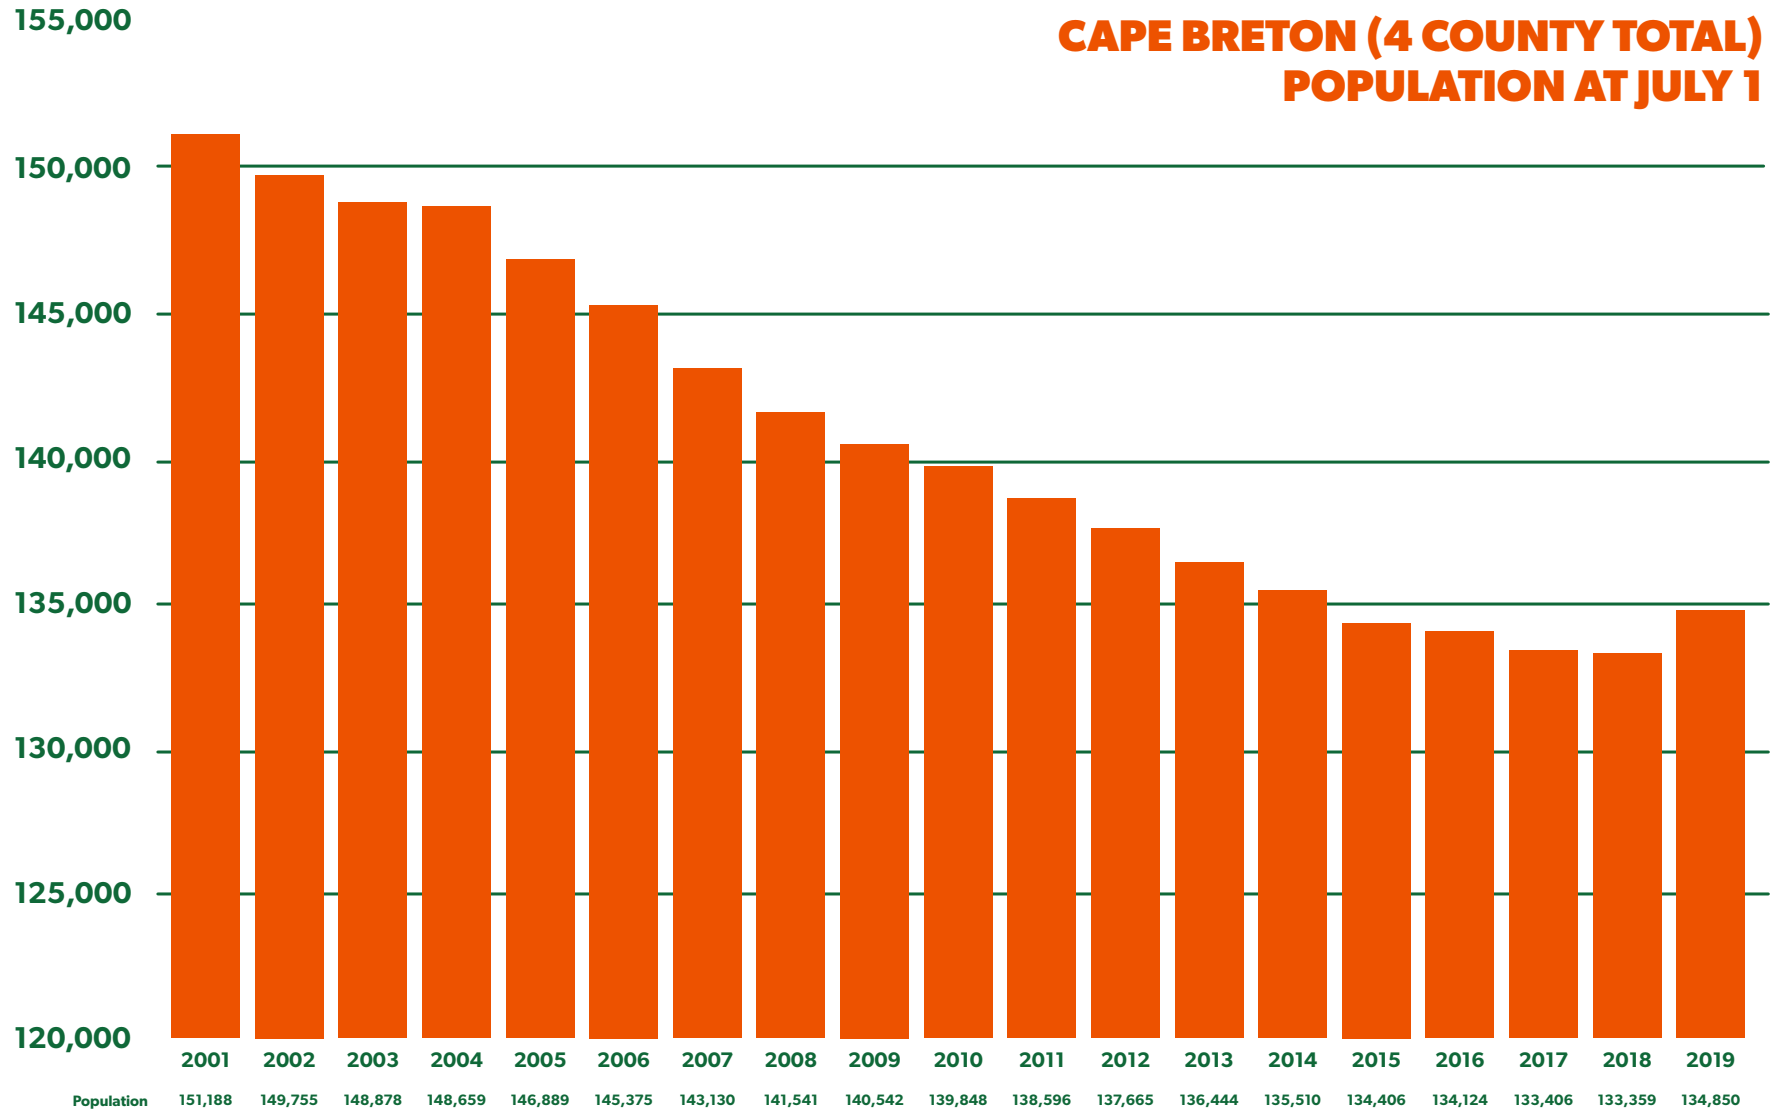

CAPE BRETON'S 20-YEAR POPULATION TREND

Statistics Canada. Table 17-10-0137-01 Population estimates, July 1, by economic region, 2016 boundaries; Table 17-10-0081-01 Annual demographic estimates by economic region, age and sex, based on the Standard Geographical Classification (SGC) 2011, inactive